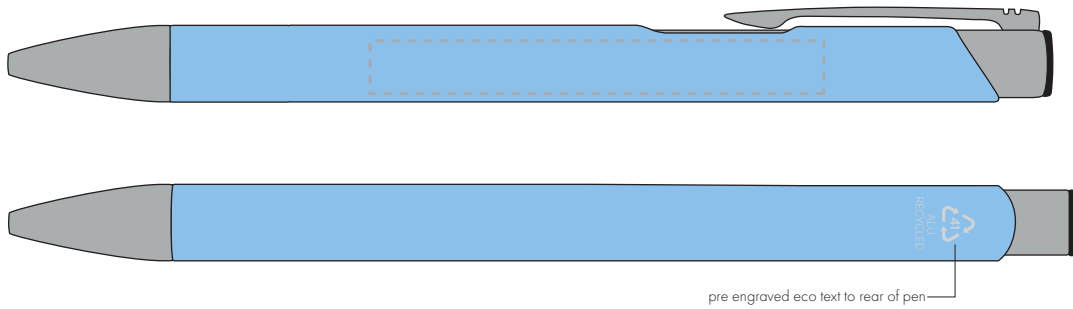

Your Ref:
Our Ref:

Quantity:
Version: 1

Product Code: TPC982001
Product Colour: BABY BLUE

PRINTING CONCERNS:

We stock this item in the following colours

PANTONE REFERENCE(S)

- Colour 1
- Colour 2
- Colour 3
- Colour 4

ARTWORK SCALE 100%

ARTWORK SCALE 100%
Side Print Area:
60mm x 7mm

pre engraved eco text to rear of pen

The dashed line is to demonstrate print area and will not appear on your printed item

PLEASE NOTE:

- All colours including print and product are for visual purposes only and should not be regarded as the actual colour of the product and print.
- Some products may vary from batch to batch and may differ from previous orders.
- The colour and texture of a product can also have an effect on the final print colour.
- By approving this order we accept that you understand these terms.